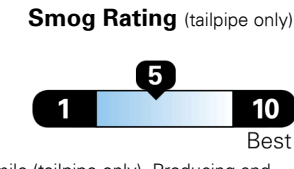

Actual results will vary for many reasons, including driving conditions and how you drive and maintain your vehicle. The average new vehicle gets 28 MPG and costs $9,500 to fuel over 5 years. Cost estimates are based on 15,000 miles per year at $ 3.50 per gallon. MPGe is miles per gasoline gallon equivalent. Vehicle emissions are a significant cause of climate change and smog.

fueleconomy.gov

Calculate personalized estimates and compare vehicles