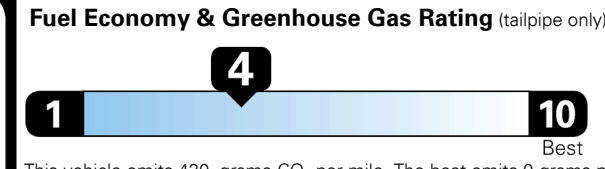

Inland Freight & Handling : \$1,415.00
Total Price : \$54,959.00

Hyundai's flagship, premium three-row SUV

EPA DOT Fuel Economy and Environment

Gasoline Vehicle

Fuel Economy

21 MPG
 combined city/hwy

19 MPG
 city

24 MPG
 highway

4.8 gallons per 100 miles

Standard SUVs range from 11 to 100 MPG. The best vehicle rates 140 MPGe.

You spend \$3,000 more in fuel costs over 5 years compared to the average new vehicle.

Annual fuel cost \$2,500